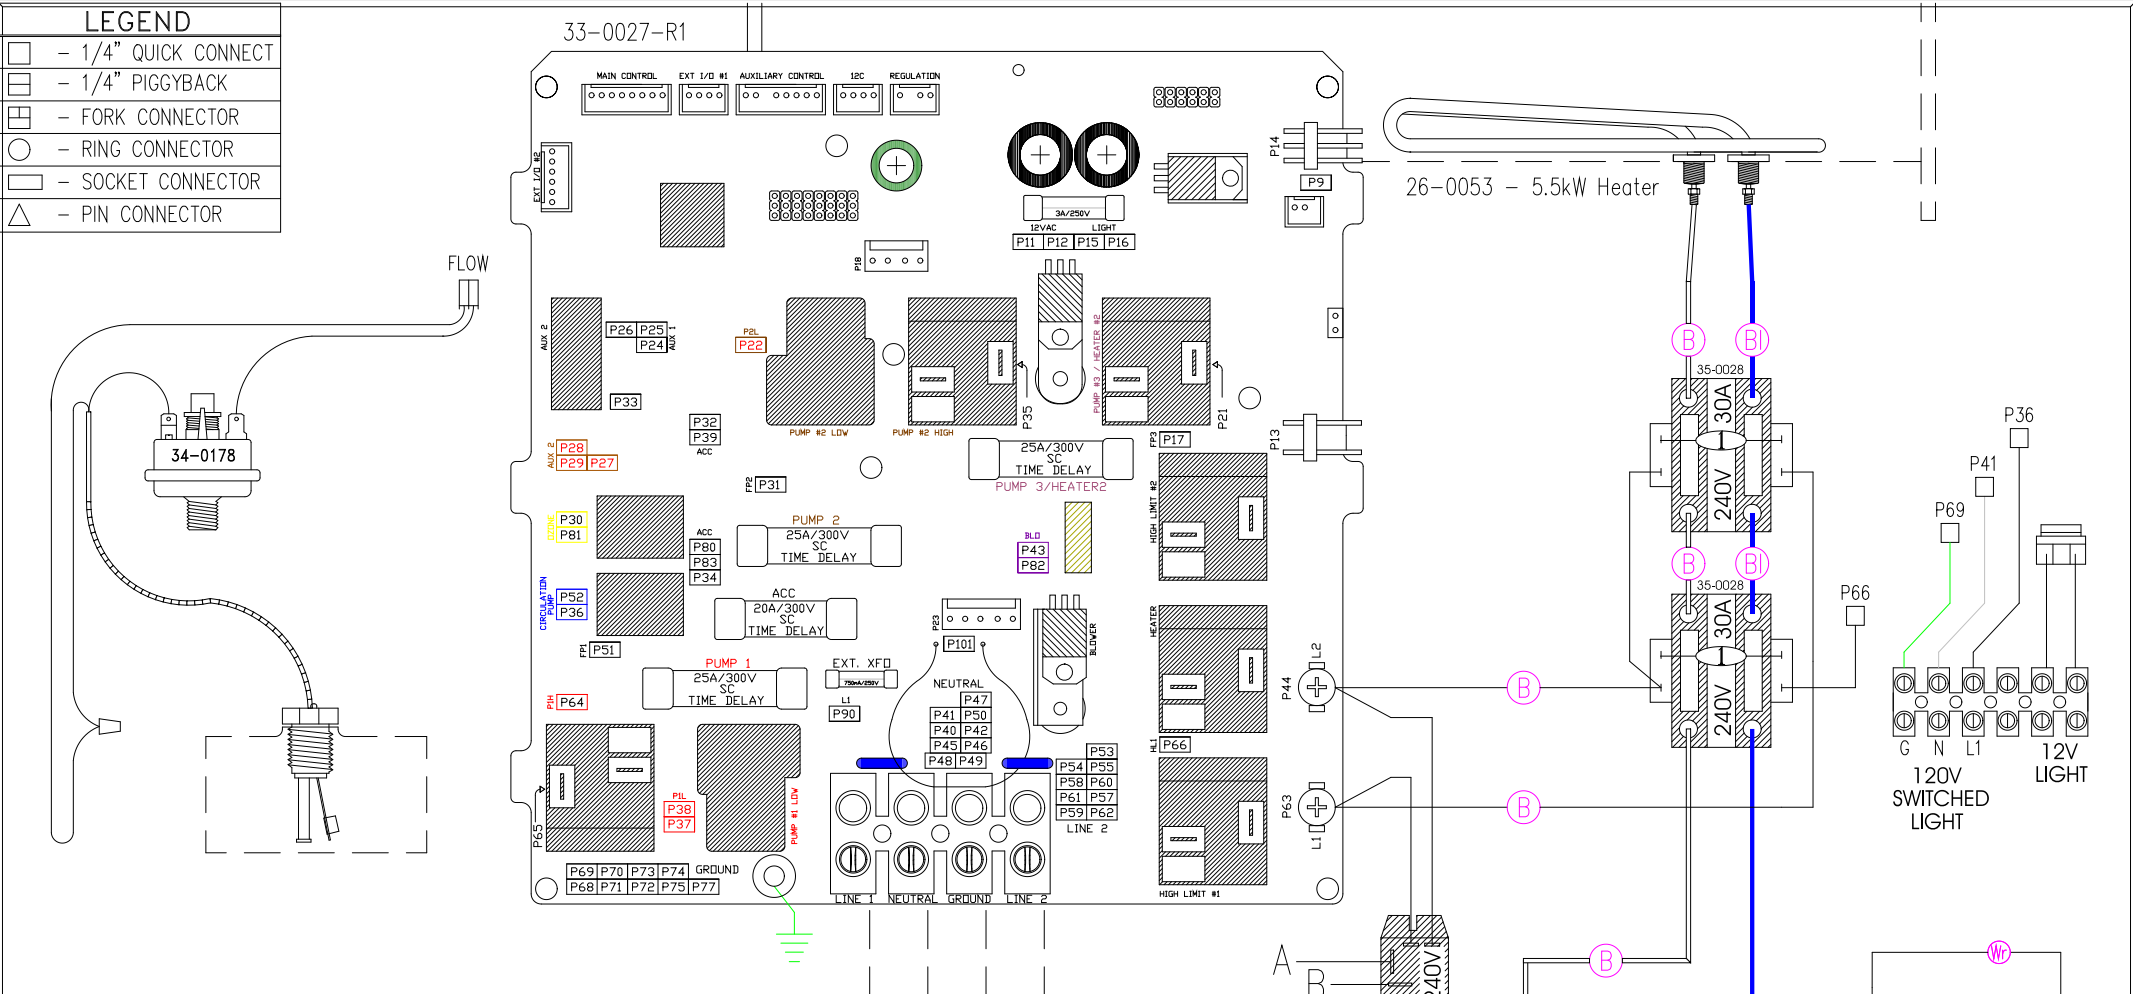

LEGEND	
	- 1/4" QUICK CONNECT
	- 1/4" PIGGYBACK
	- FORK CONNECTOR
	- RING CONNECTOR
	- SOCKET CONNECTOR
	- PIN CONNECTOR

**MAIN INPUT SERVICE
SEE MANUAL**

See Firemans Switch Recep.

HYDRO-QUIP
CORONA, CA (909) 273-7575

Manufacture Notes:

Dwg. No.
G822A0-KLPQY-J

Drawn
MBS
Date
02.09.09

Rev
6

Wire Color Code

B - Black	G - Green
Br - Brown	BI - Blue
R - Red	V - Violet
O - Orange	W - White
Y - Yellow	GR - Gray

Diagram No.
5151