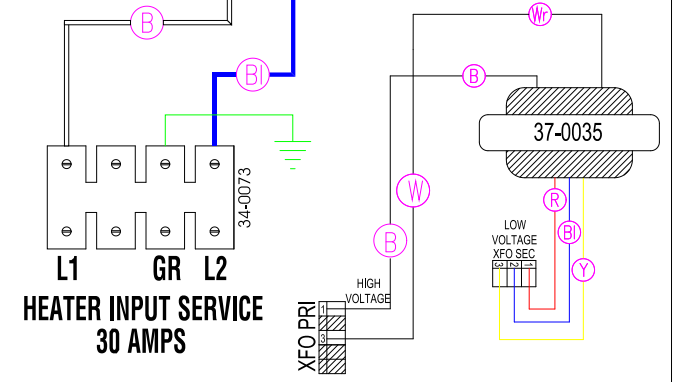

LEGEND	
	- 1/4" QUICK CONNECT
	- 1/4" PIGGYBACK
	- FORK CONNECTOR
	- RING CONNECTOR
	- SOCKET CONNECTOR
	- PIN CONNECTOR

**MAIN INPUT SERVICE
SEE MANUAL**

See Firemans Switch Recep.

HYDRO-QUIP
CORONA, CA (909) 273-7575

Manufacture Notes:

Dwg. No.
G822A0-KLPQY-J

Drawn
MBS
Date
02.09.09

Rev
6

Wire Color Code

B - Black	G - Green
Br - Brown	BI - Blue
R - Red	V - Violet
O - Orange	W - White
Y - Yellow	GR - Gray

Diagram No.
5151