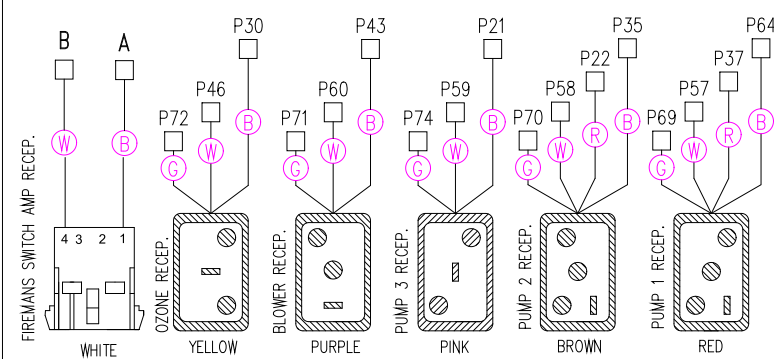

LEGEND	
	- 1/4" QUICK CONNECT
	- 1/4" PIGGYBACK
	- FORK CONNECTOR
	- RING CONNECTOR
	- SOCKET CONNECTOR
	- PIN CONNECTOR

**MAIN INPUT SERVICE
SEE MANUAL**

See Firemans Switch Recep.

HYDRO-QUIP
CORONA, CA (909) 273-7575

Manufacture Notes:

Dwg. No.
G822A0-KLPQY-J

Drawn
MBS
Date
02.09.09

Rev
6

Wire Color Code

B - Black	G - Green
Br - Brown	BI - Blue
R - Red	V - Violet
O - Orange	W - White
Y - Yellow	GR - Gray

Diagram No.
5151